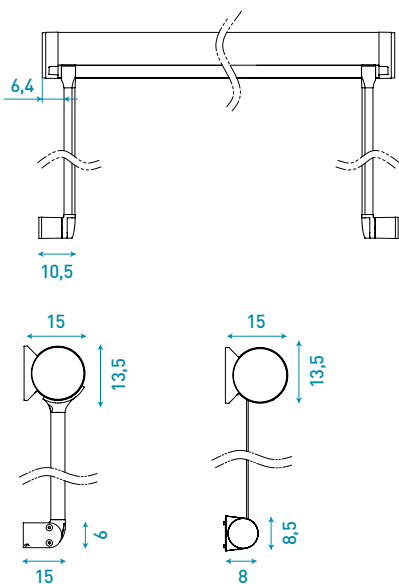

BENTLEY
BISTRO & BAR

ILIOS

**ROLLEASE
ACMEDA**

PRECISION IN MOTION

rolleaseacmeda.com

Winner of the 2012 Red dot design award, ILIOS is the premium proposal in the drop awning sector.

Elegant and plain, technologically innovative, with excellent performance and wide installation variants, it is the expression our passionate work. ILIOS is available in 4 different versions to better suit private and commercial applications: with or without box, with steel cable guides or with tensioned arms. Our vocation for research and testing has enabled it to a terminal bar that perfectly integrates inside the box, always enabling a hermetic closure. ILIOS can be installed on wall and ceiling and offers a great advantage: maintenance and change of fabric/motor can be carried out without uninstalling the awning. Thanks to the practical SMART-BOX system, the front cover can be removed fast and easily. There are no visible screws to maintain a plain and elegant design. The maximum size of the awning with acrylic fabric is 4.5 meters width with 3 meters height, while with screen or microperforated fabric it can reach a 4.5 meters height. ILIOS is certified by TÜV Rheinland according to European standard EN 13561 and has a 5 year guarantee. Its design is patented.

Overall sizes wall or ceiling installation

All dimensions are in centimeters unless otherwise stated

ILIOS WIRE GUIDE

ILIOS PIVOT ARM

General features

- Terminal profile totally integrating with the box
- Wall and ceiling installation
- 4 standard colours
- Roller tube 80 mm
- Maximum sizes 450x300 cm (acrylic fabric)
- Maximum height with screen fabric: 450 cm
- Manually operated or motorized
- Certified Italian Stainless steel screws and pins
- Available with or without box
- Available in the steel cable version or with pivot arm
- Certified by TÜV Rheinland
- Design patented
- Pivot arm available from 100 up to 140 cm